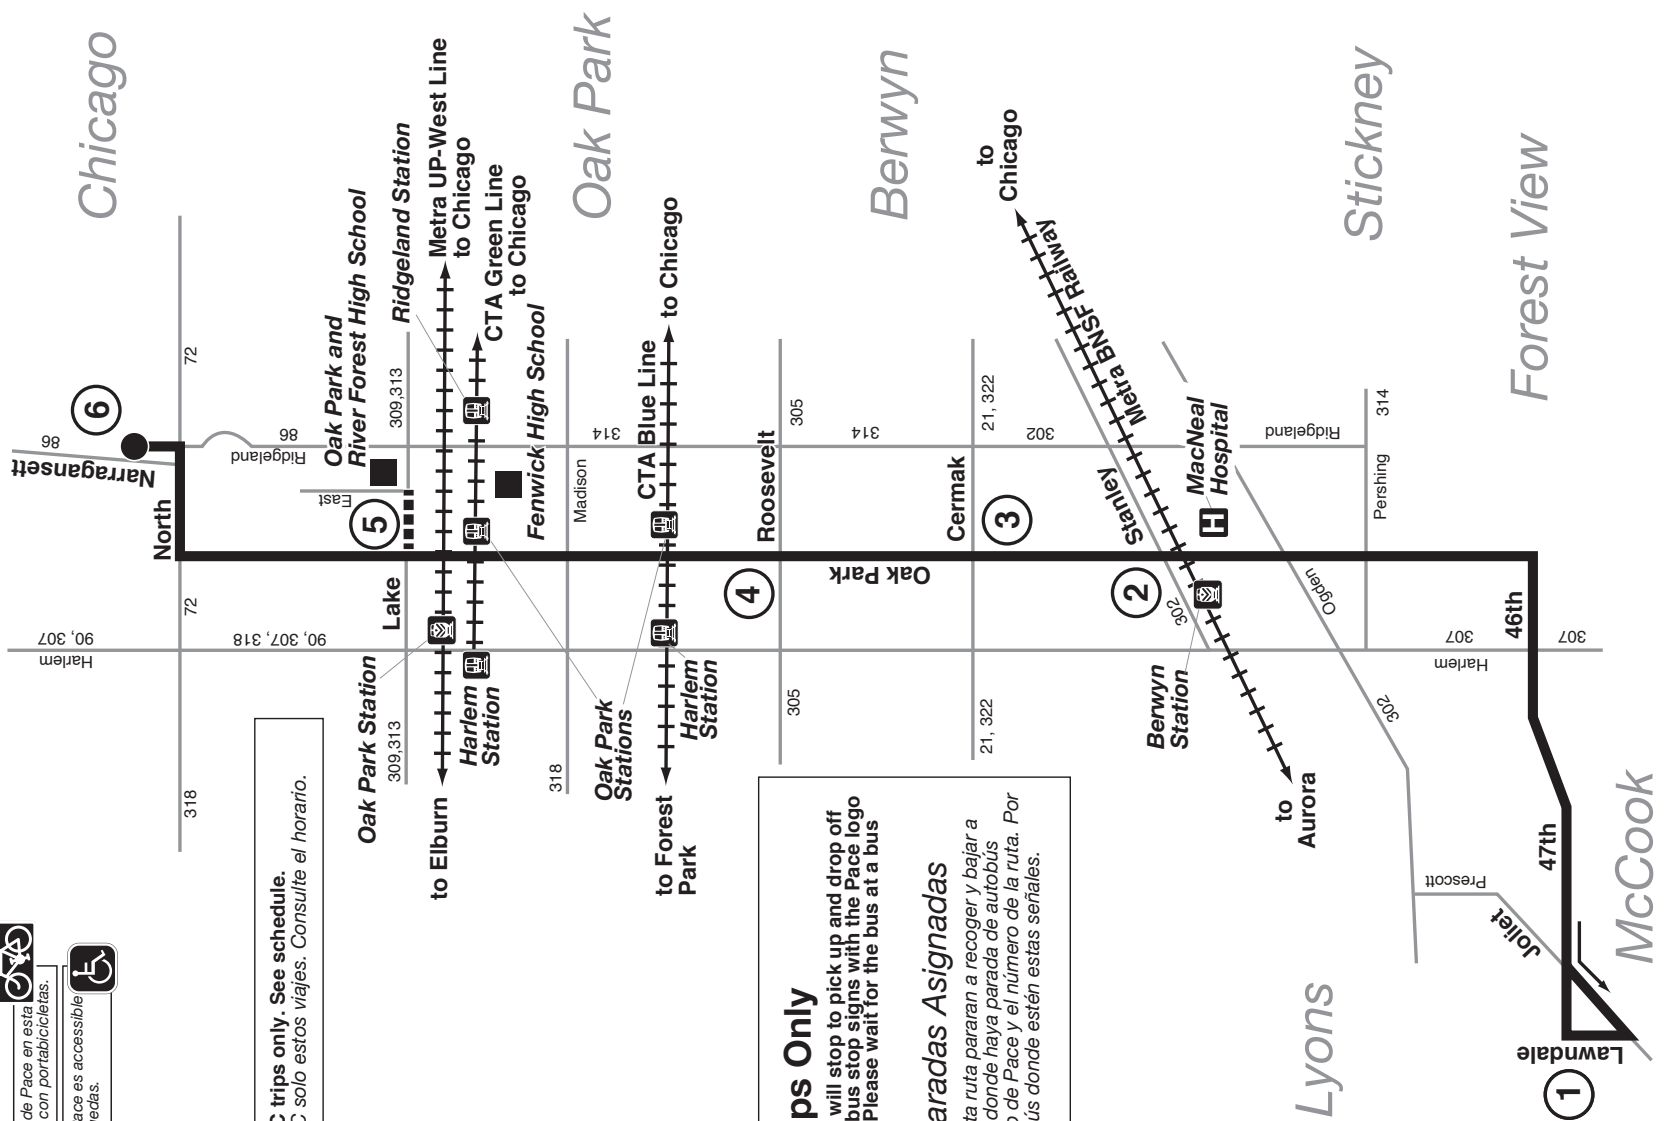

PS Posted Stops Only
Buses on this route will stop to pick up and drop off passengers only at bus stop signs with the Pace logo and route number. Please wait for the bus at a bus stop sign.

Solamente Paradas Asignadas
Los Autobuses en esta ruta pararán a recoger y bajar a pasajeros solamente donde haya parada de autobús señaladas con el logo de Pace y el número de la ruta. Por favor espere al autobús donde estén estas señales.

311 Oak Park Avenue

All Pace service is wheelchair accessible.

All Pace buses on this route are equipped with bike racks.

Posted Stops Only
Solamente Paradas Asignadas

Major Destinations
Destinos mayores

MacNeal Hospital

Metra BNSF Railway Berwyn Station

CTA Blue Line Oak Park Station

CTA Green Line Oak Park Station

Daily Service
Servicio Diario

November 10, 2022
10 de Noviembre de 2022

ROUTE 311 OAK PARK AVENUE

WEEKDAY NORTHBOUND ENTRE SEMANA HACIA EL NORTE

PS Posted Stops Only. Buses will stop at Posted Stops Only along the entire route.

Sunday service will operate on New Year's Day, Memorial Day, Independence Day, Labor Day, Thanksgiving Day and Christmas Day.